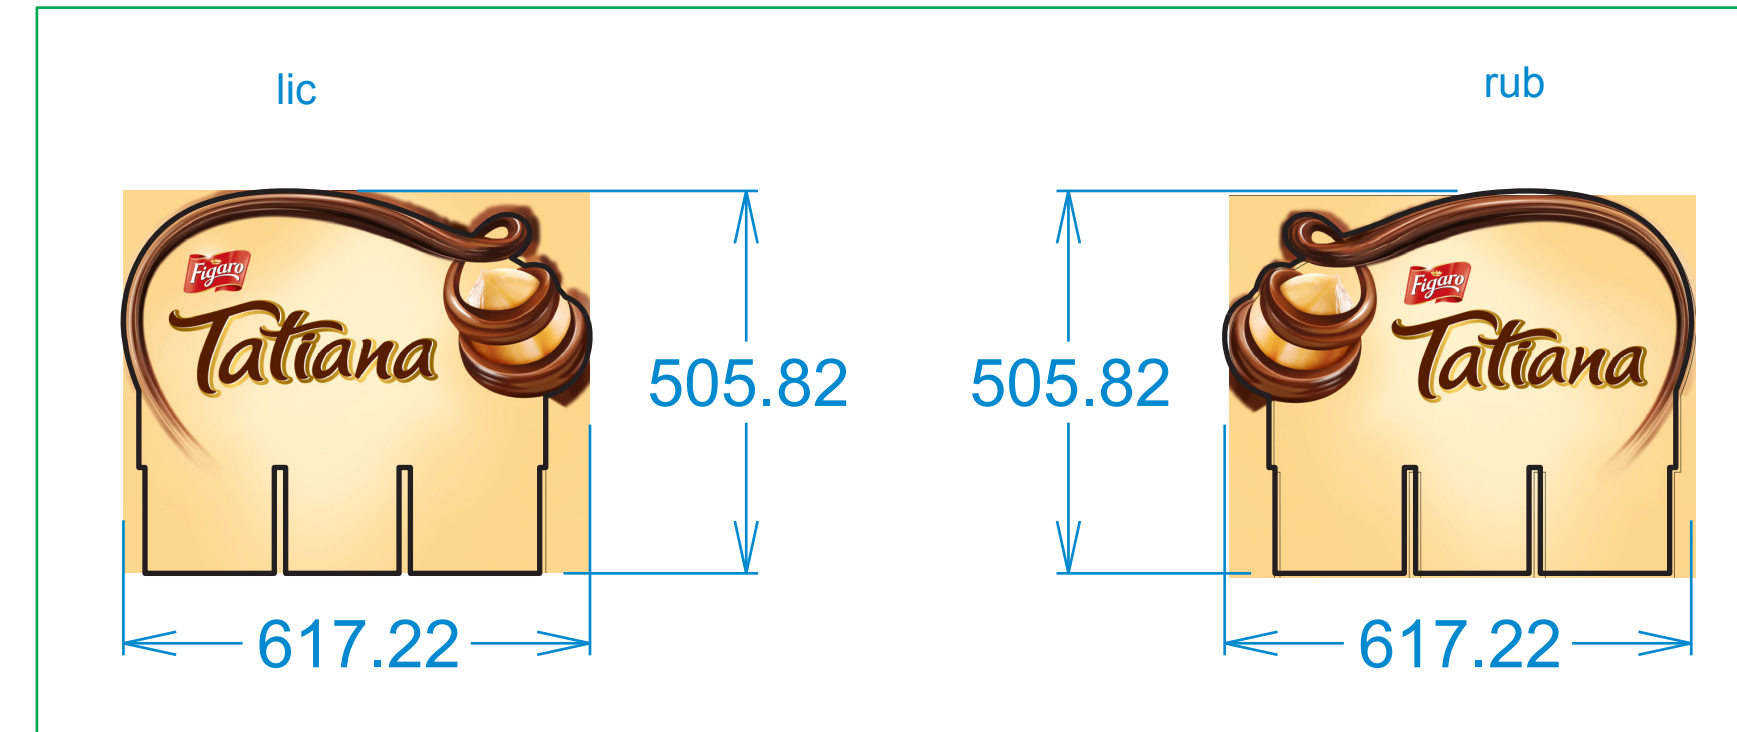

figaro_stojan_tatiana_15_19648

720 ks

police
EB
4x
4/4

Topper
EB
4/4

celni strana
EB
4/0

vanicka
B
4/0

levy bok
EB
4/4

pravy bok
EB
4/4

zada
EB
4/4