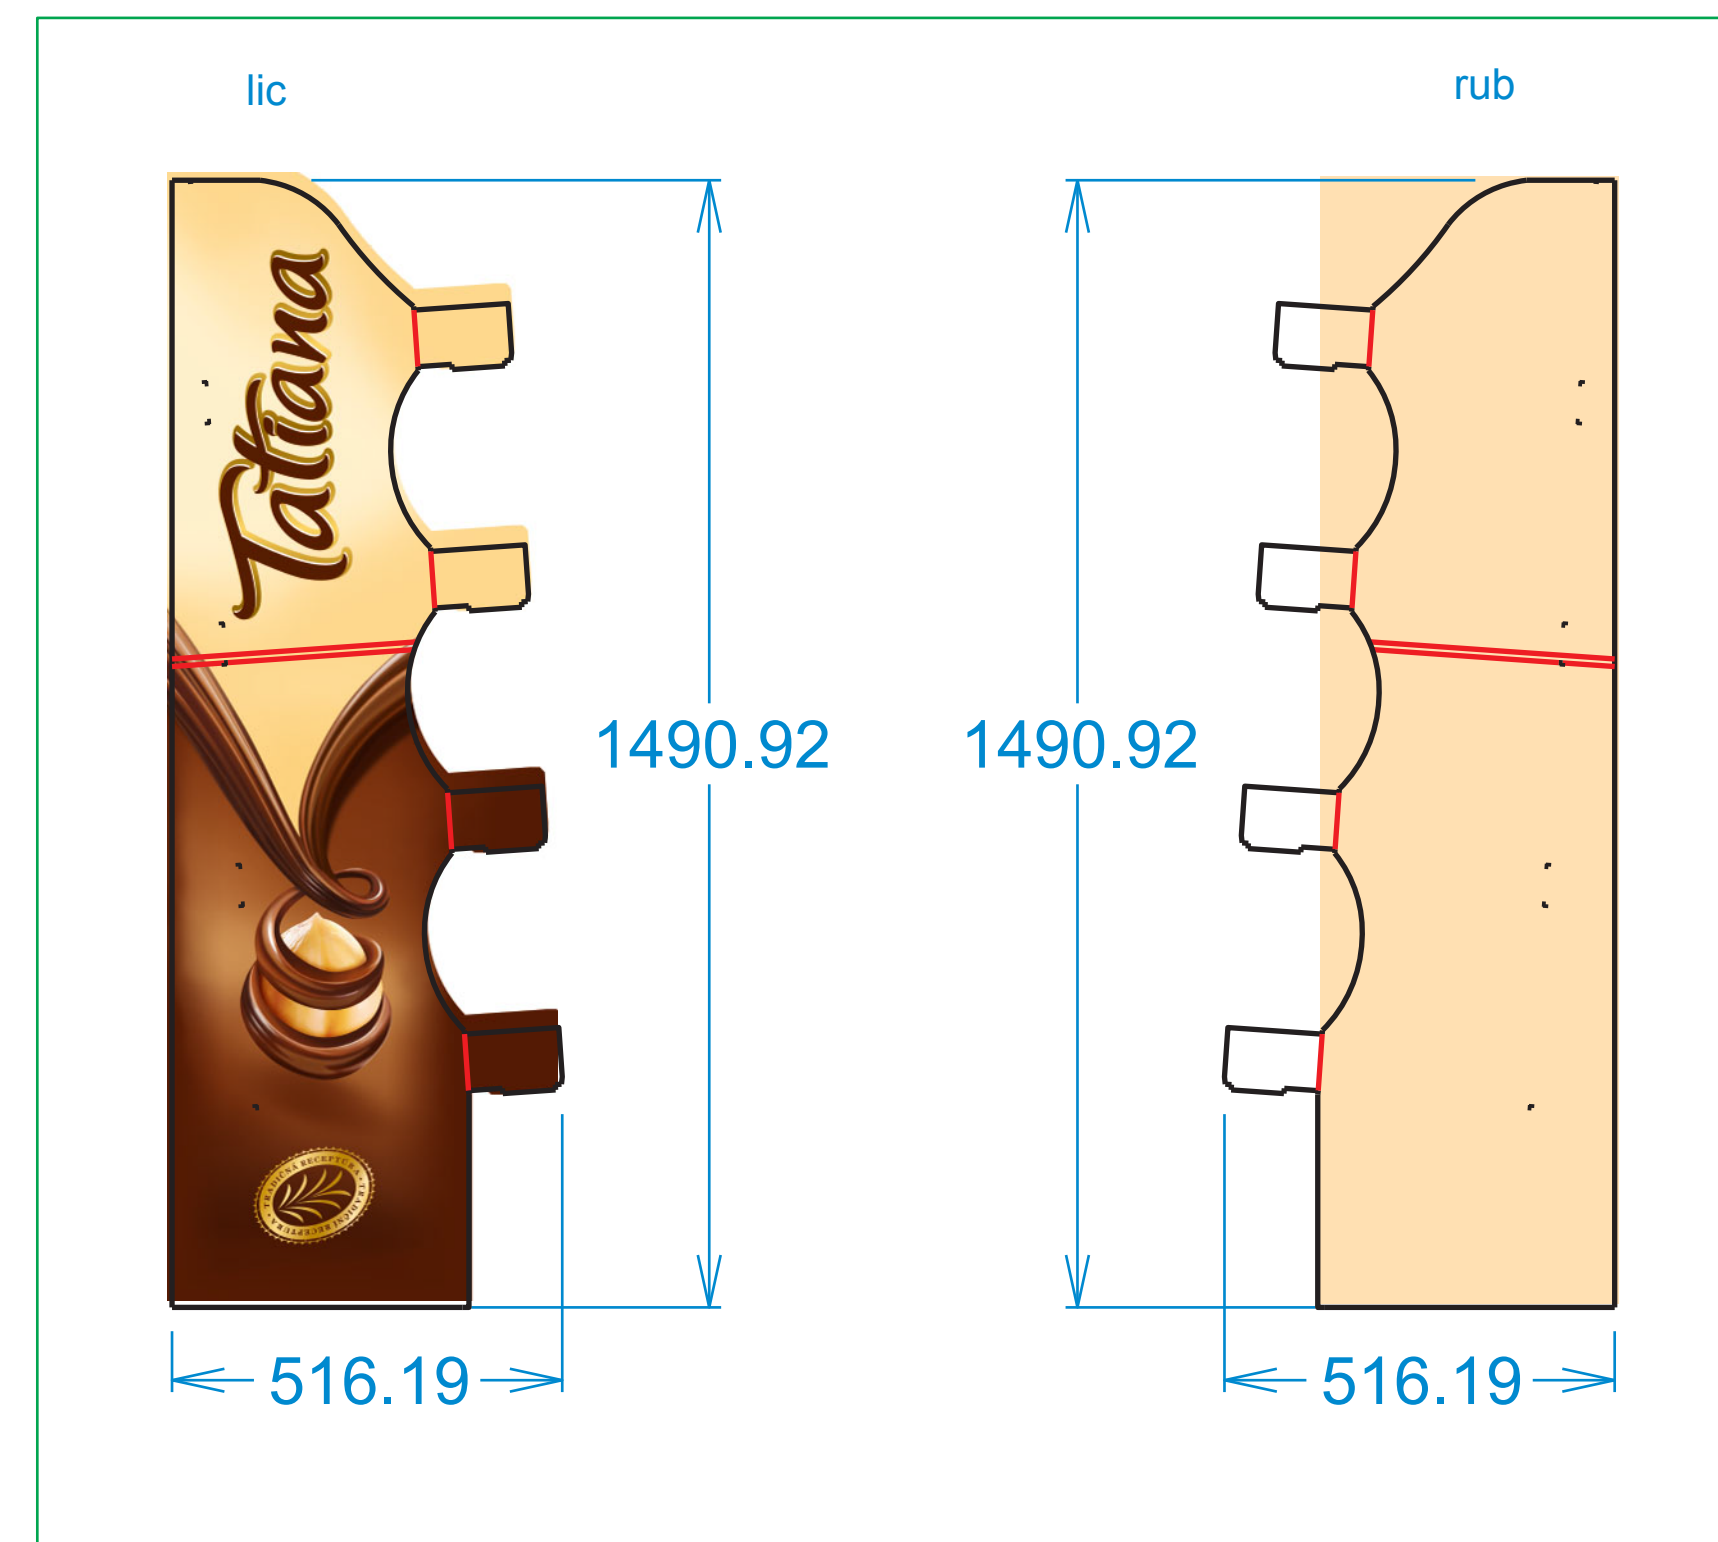

figaro_stojan_tatiana_15_19648

720 ks

police
EB
4x
4/4

Topper
EB
4/4

celni strana
EB
4/0

vanicka
B
4/0

levy bok
EB
4/4

pravy bok
EB
4/4

zada
EB
4/4