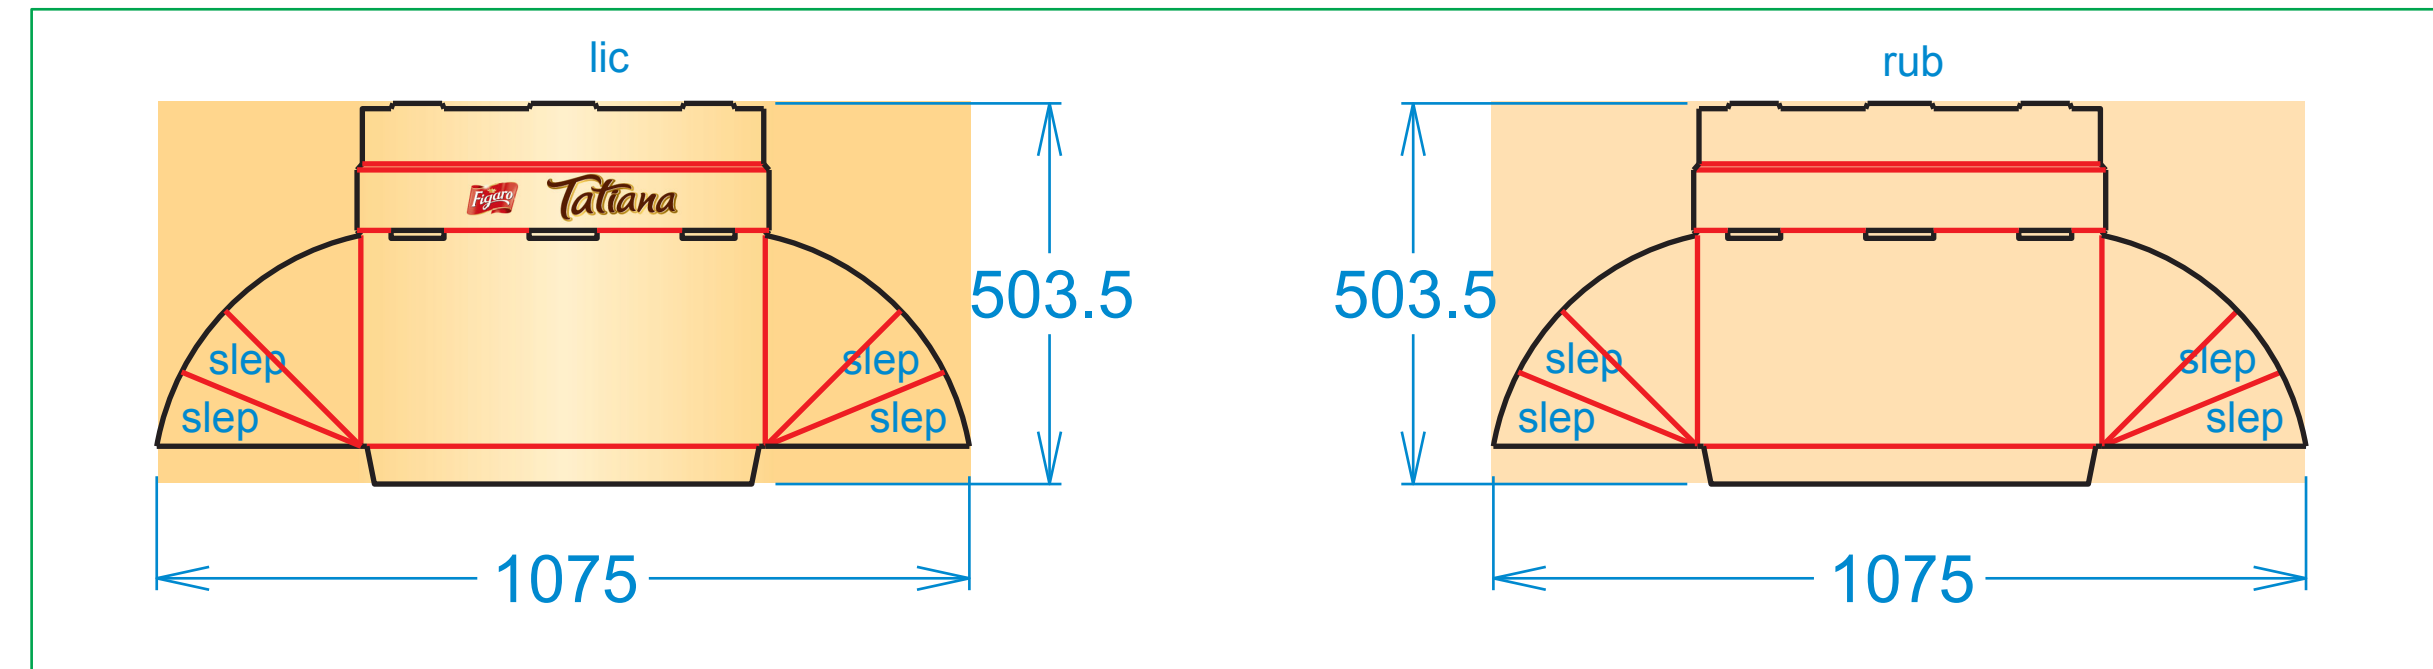

figaro_stojan_tatiana_15_19648

720 ks

police
EB
4x
4/4

Topper
EB
4/4

celni strana
EB
4/0

vanicka
B
4/0

levy bok
EB
4/4

pravy bok
EB
4/4

zada
EB
4/4