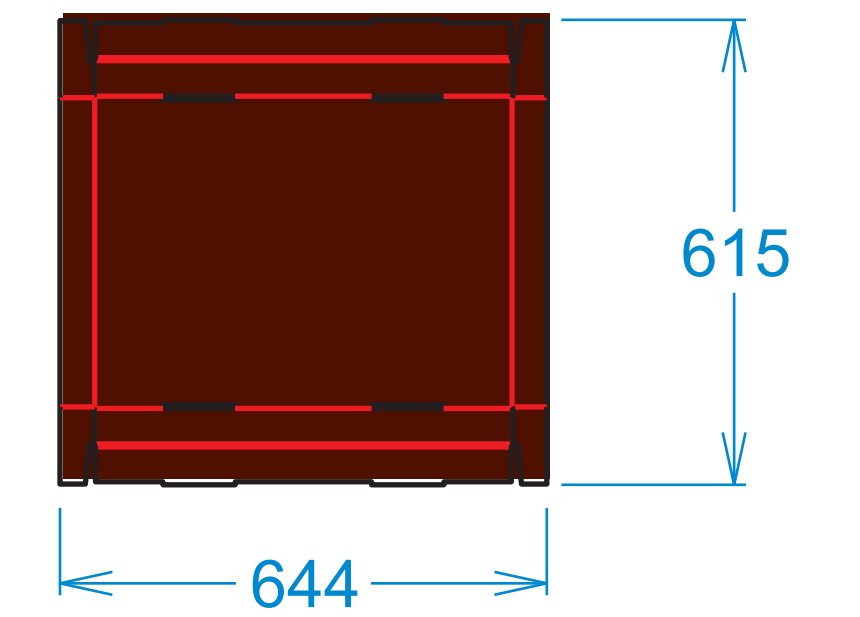

figaro_stojan_tatiana_15_19648

720 ks

police
EB
4x
4/4

Topper
EB
4/4

celni strana
EB
4/0

vanicka
B
4/0

levy bok
EB
4/4

pravy bok
EB
4/4

zada
EB
4/4