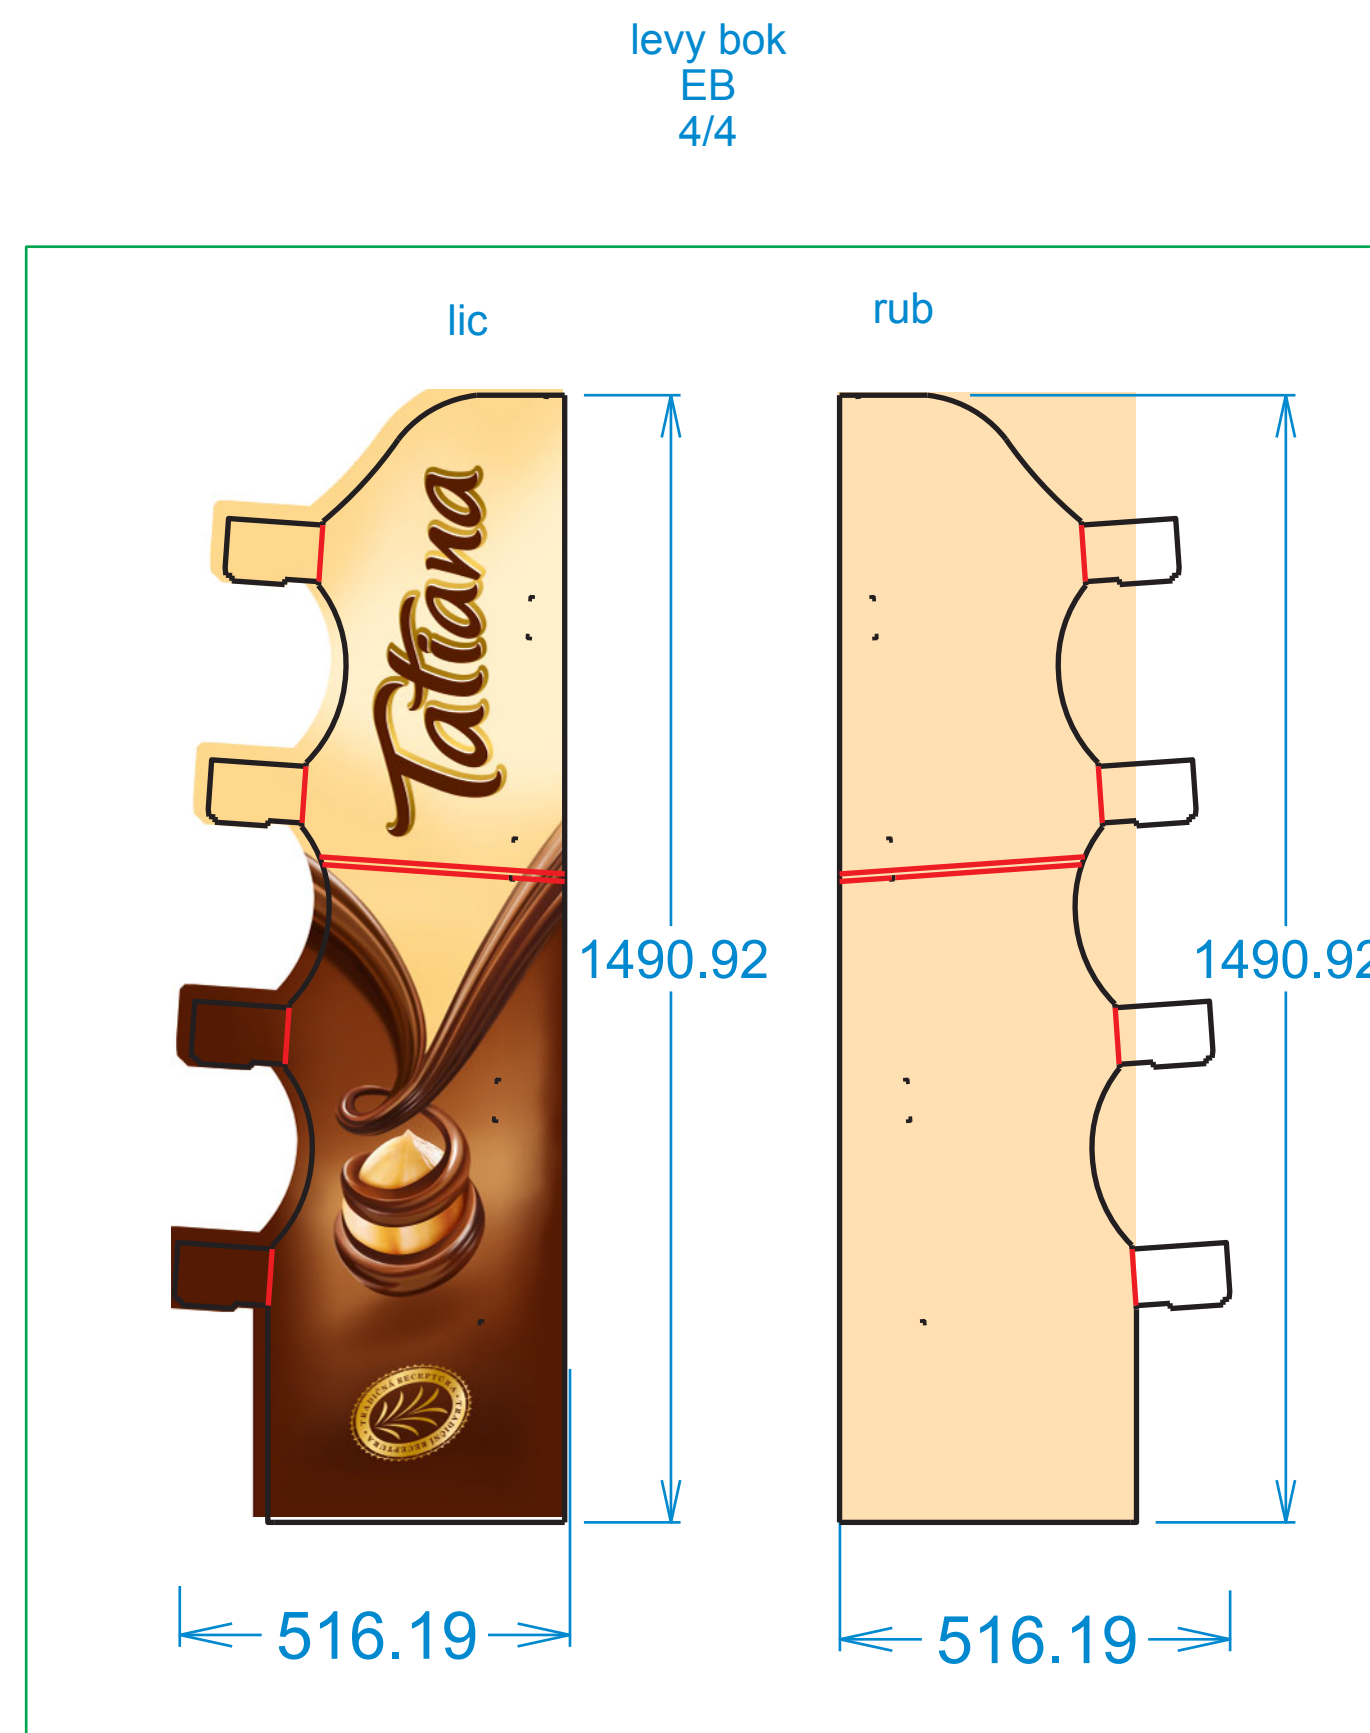

figaro_stojan_tatiana_15_19648

720 ks

police
EB
4x
4/4

Topper
EB
4/4

celni strana
EB
4/0

vanicka
B
4/0

levy bok
EB
4/4

pravy bok
EB
4/4

zada
EB
4/4