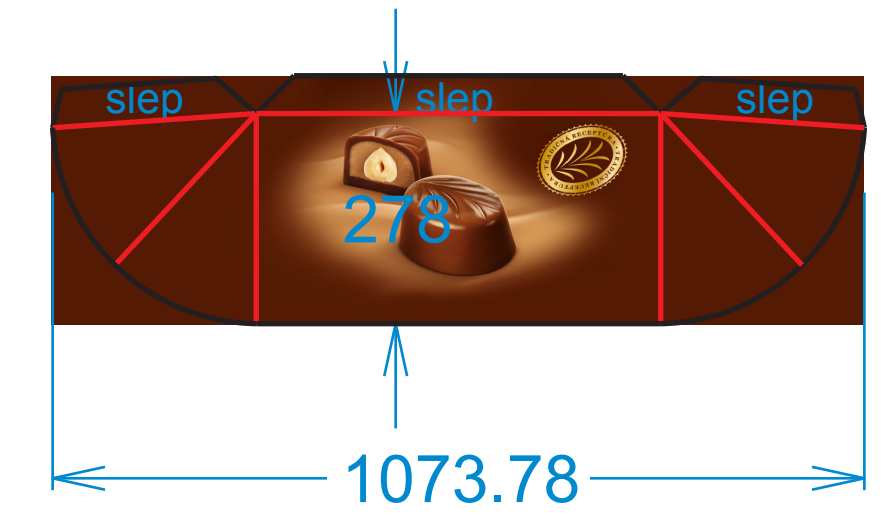

figaro_stojan_tatiana_15_19648

720 ks

police
EB
4x
4/4

Topper
EB
4/4

celni strana
EB
4/0

vanicka
B
4/0

levy bok
EB
4/4

pravy bok
EB
4/4

zada
EB
4/4