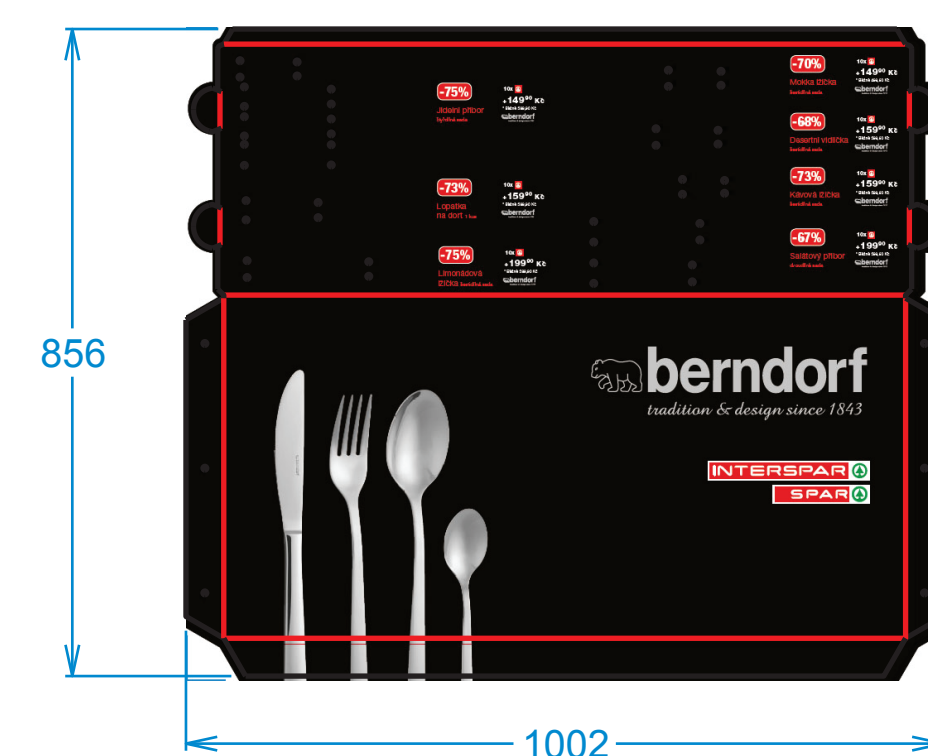

ělo
EB
4/0
0/0