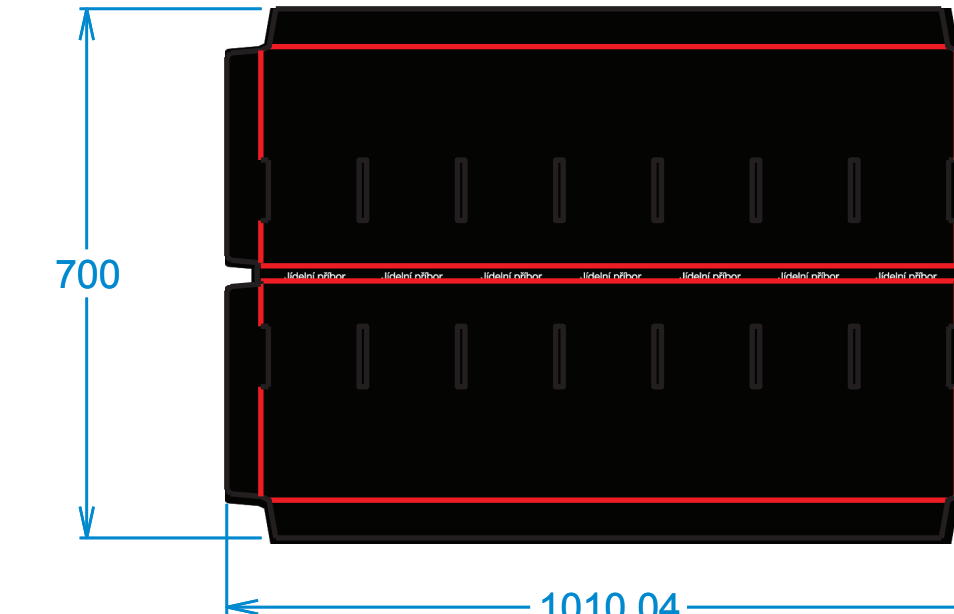

vyztuha police, EB vlna
2x/stojan
0/0

topper
E
4/4

police1
EB
4/0

police2
EB
4/0

vrsek
EB
4/0

levý bok
EB
4/0

vyztuha police, EB
12x/stojan
W/0

pravý bok
EB
4/0