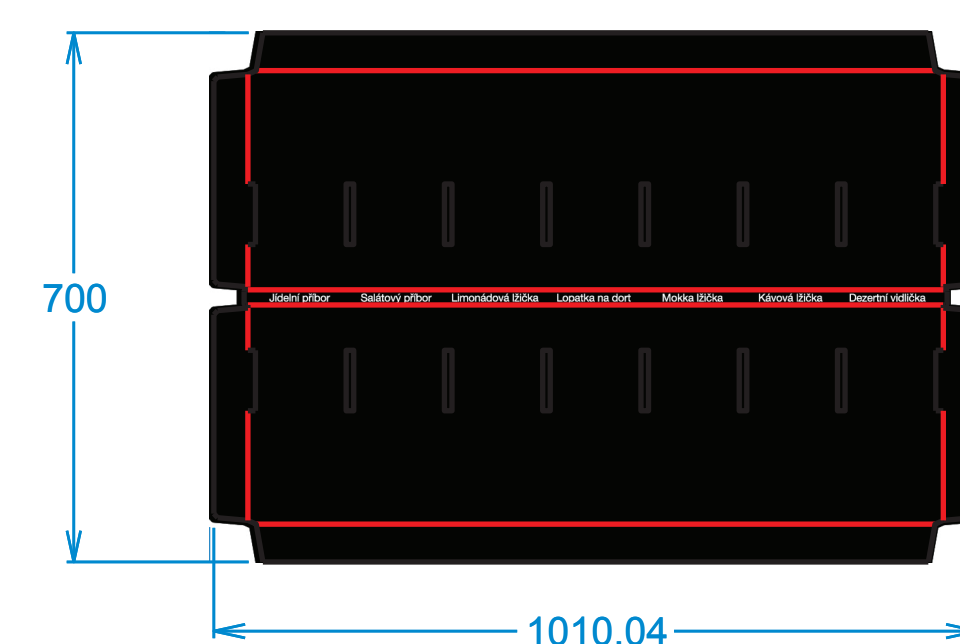

vyztuha police, EB vlna
2x/stojan
0/0

topper
E
4/4

police1
EB
4/0

police2
EB
4/0

vrsek
EB
4/0

levý bok
EB
4/0

vyztuha police, EB
12x/stojan
W/0

pravý bok
EB
4/0