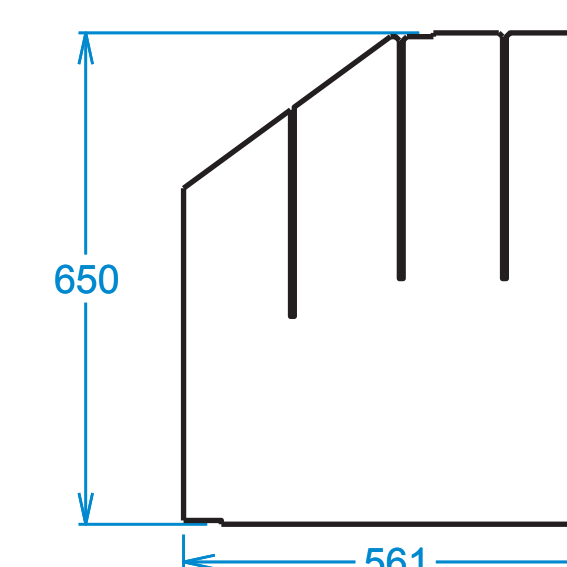

vyztuha police, EB vlna
2x/stojan
0/0

topper
E
4/4

police1
EB
4/0

police2
EB
4/0

vrsek
EB
4/0

levý bok
EB
4/0

vyztuha police, EB
12x/stojan
W/0

pravý bok
EB
4/0

záda EB vlna
4/0

ělo
EB
4/0
0/0

kriz sikhmy
EB
3x

kriz velký
EB
2x
0/0

kriz malý
EB
1x
0/0