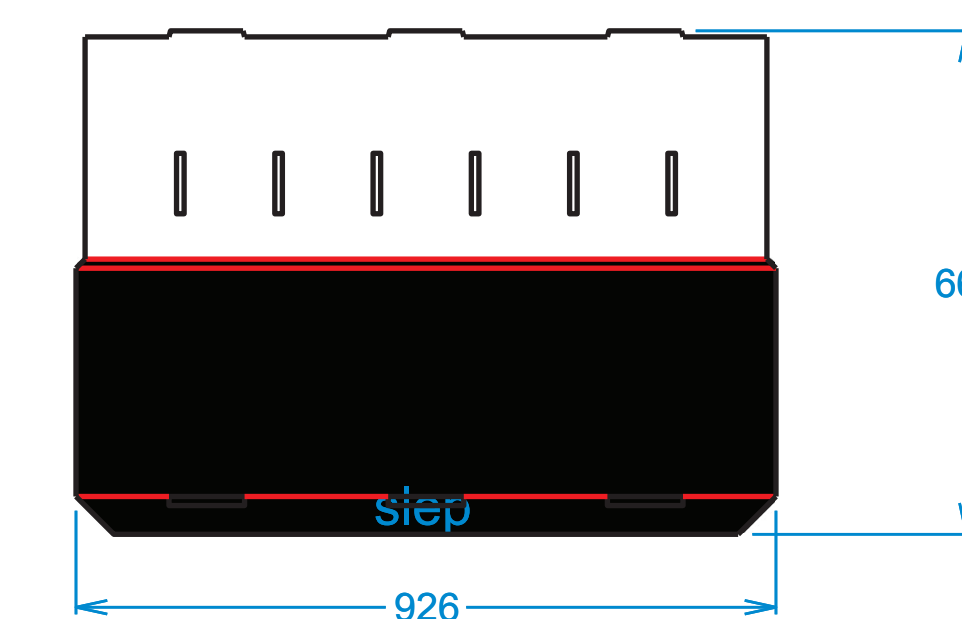

vyztuha police, EB vlna
2x/stojan
0/0

topper
E
4/4

police1
EB
4/0

police2
EB
4/0

vrsek
EB
4/0

levý bok
EB
4/0

vyztuha police, EB
12x/stojan
W/0

pravý bok
EB
4/0