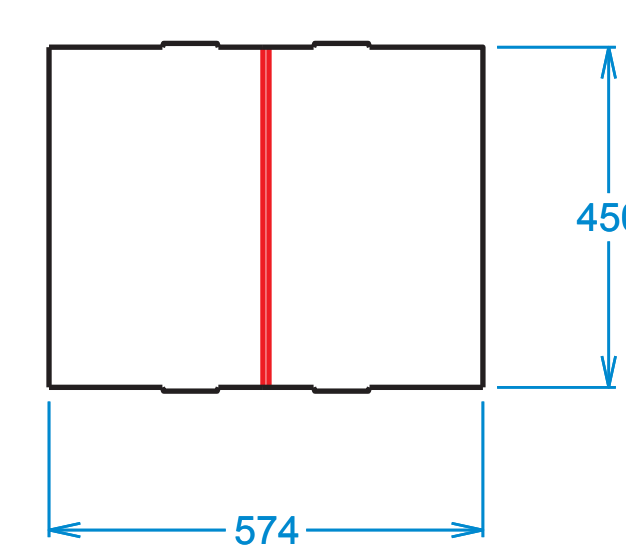

vyztuha police, EB vlna
2x/stojan
0/0

topper
E
4/4

police1
EB
4/0

police2
EB
4/0

vrsek
EB
4/0

levý bok
EB
4/0

vyztuha police, EB
12x/stojan
W/0

pravý bok
EB
4/0

záda EB vlna
4/0

ělo
EB
4/0
0/0

kriz sikhmy
EB
3x

kriz velký
EB
2x
0/0

kriz malý
EB
1x
0/0